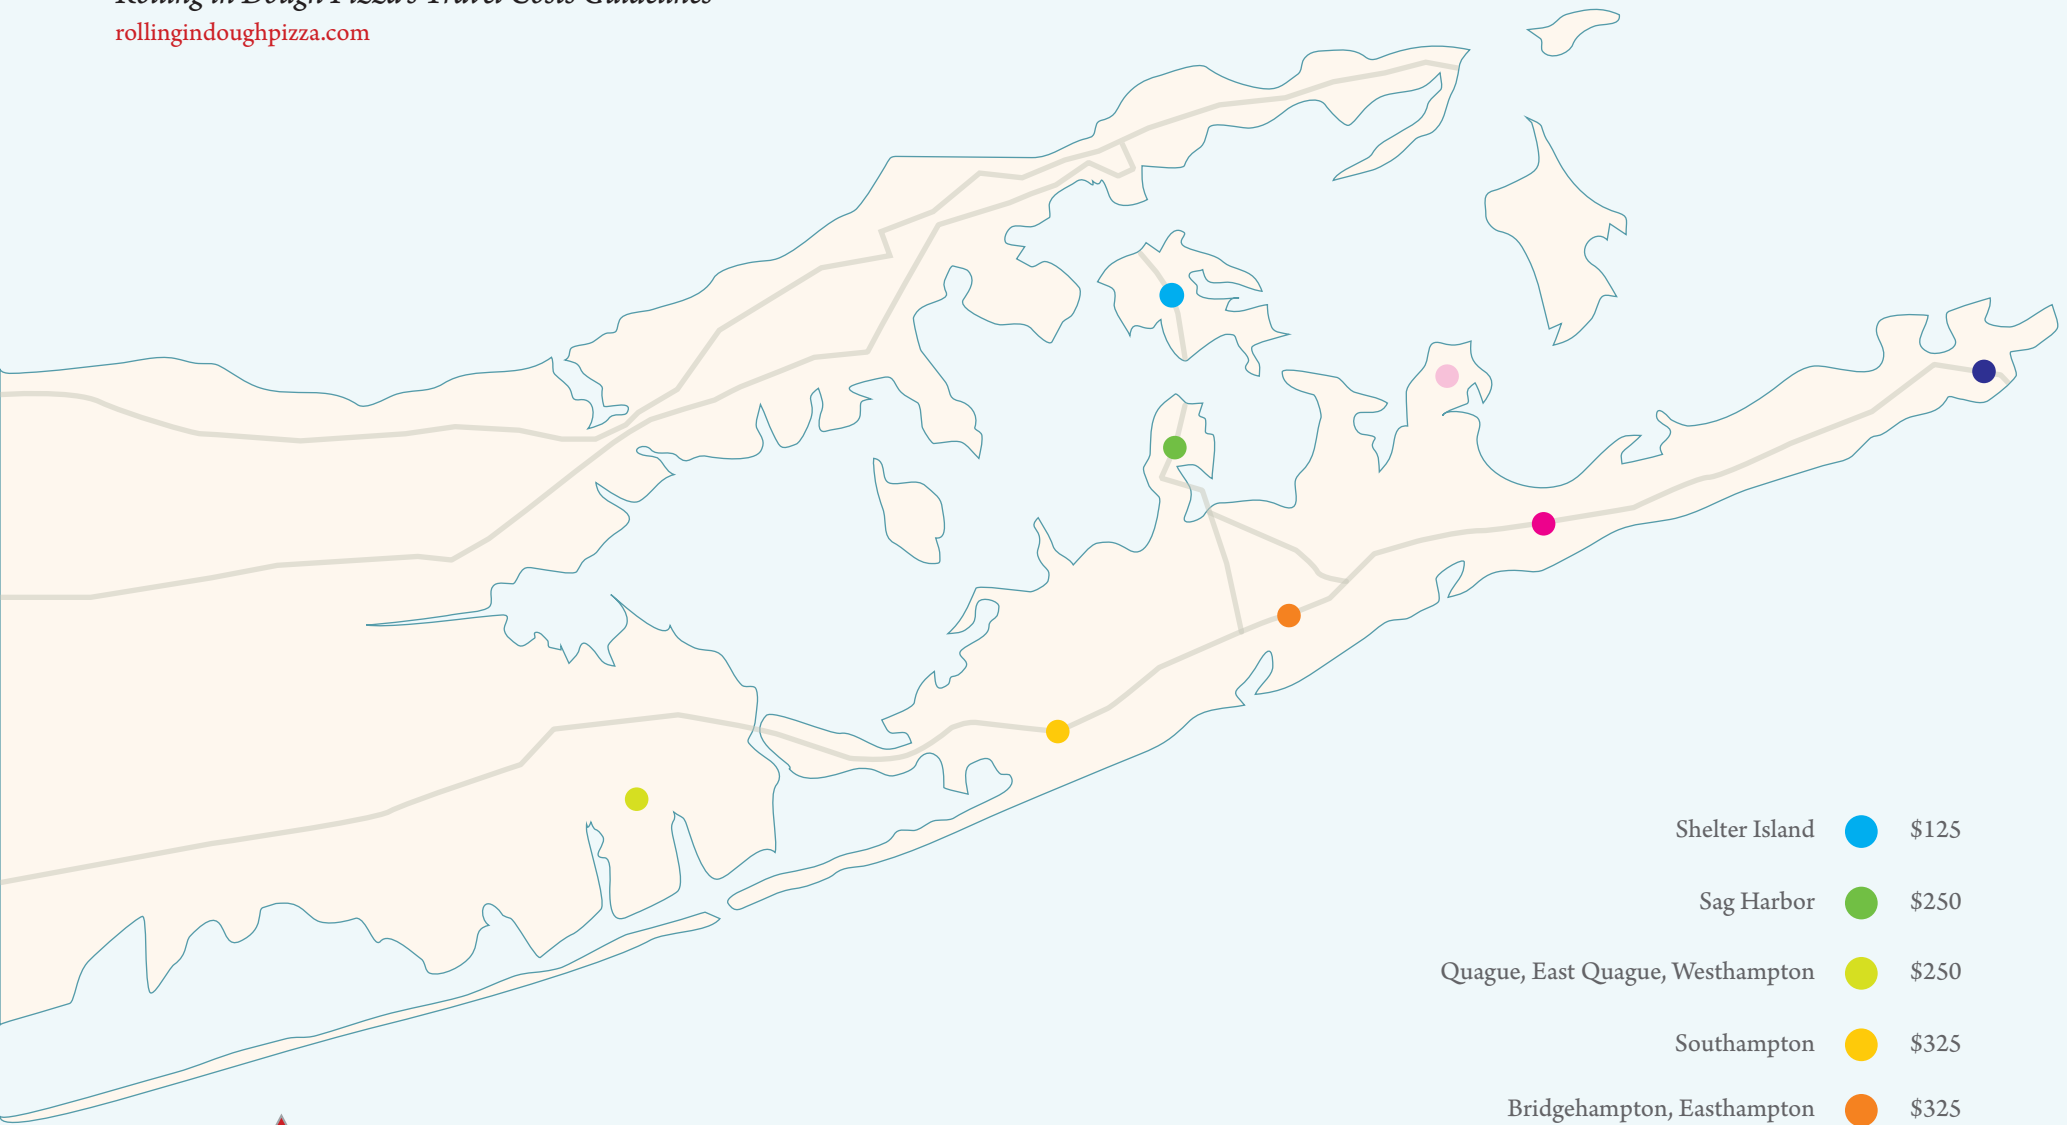

TRAVEL MAP

Rolling in Dough Pizza's Travel Costs Guidelines

rollingindoughpizza.com

Shelter Island ● \$125

Sag Harbor ● \$250

Quague, East Quague, Westhampton ● \$250

Southampton ● \$325

Bridgehampton, Easthampton ● \$325

Springs ● \$400

Amagansett ● \$400

Montauk ● \$750

PIZZA TRUCK